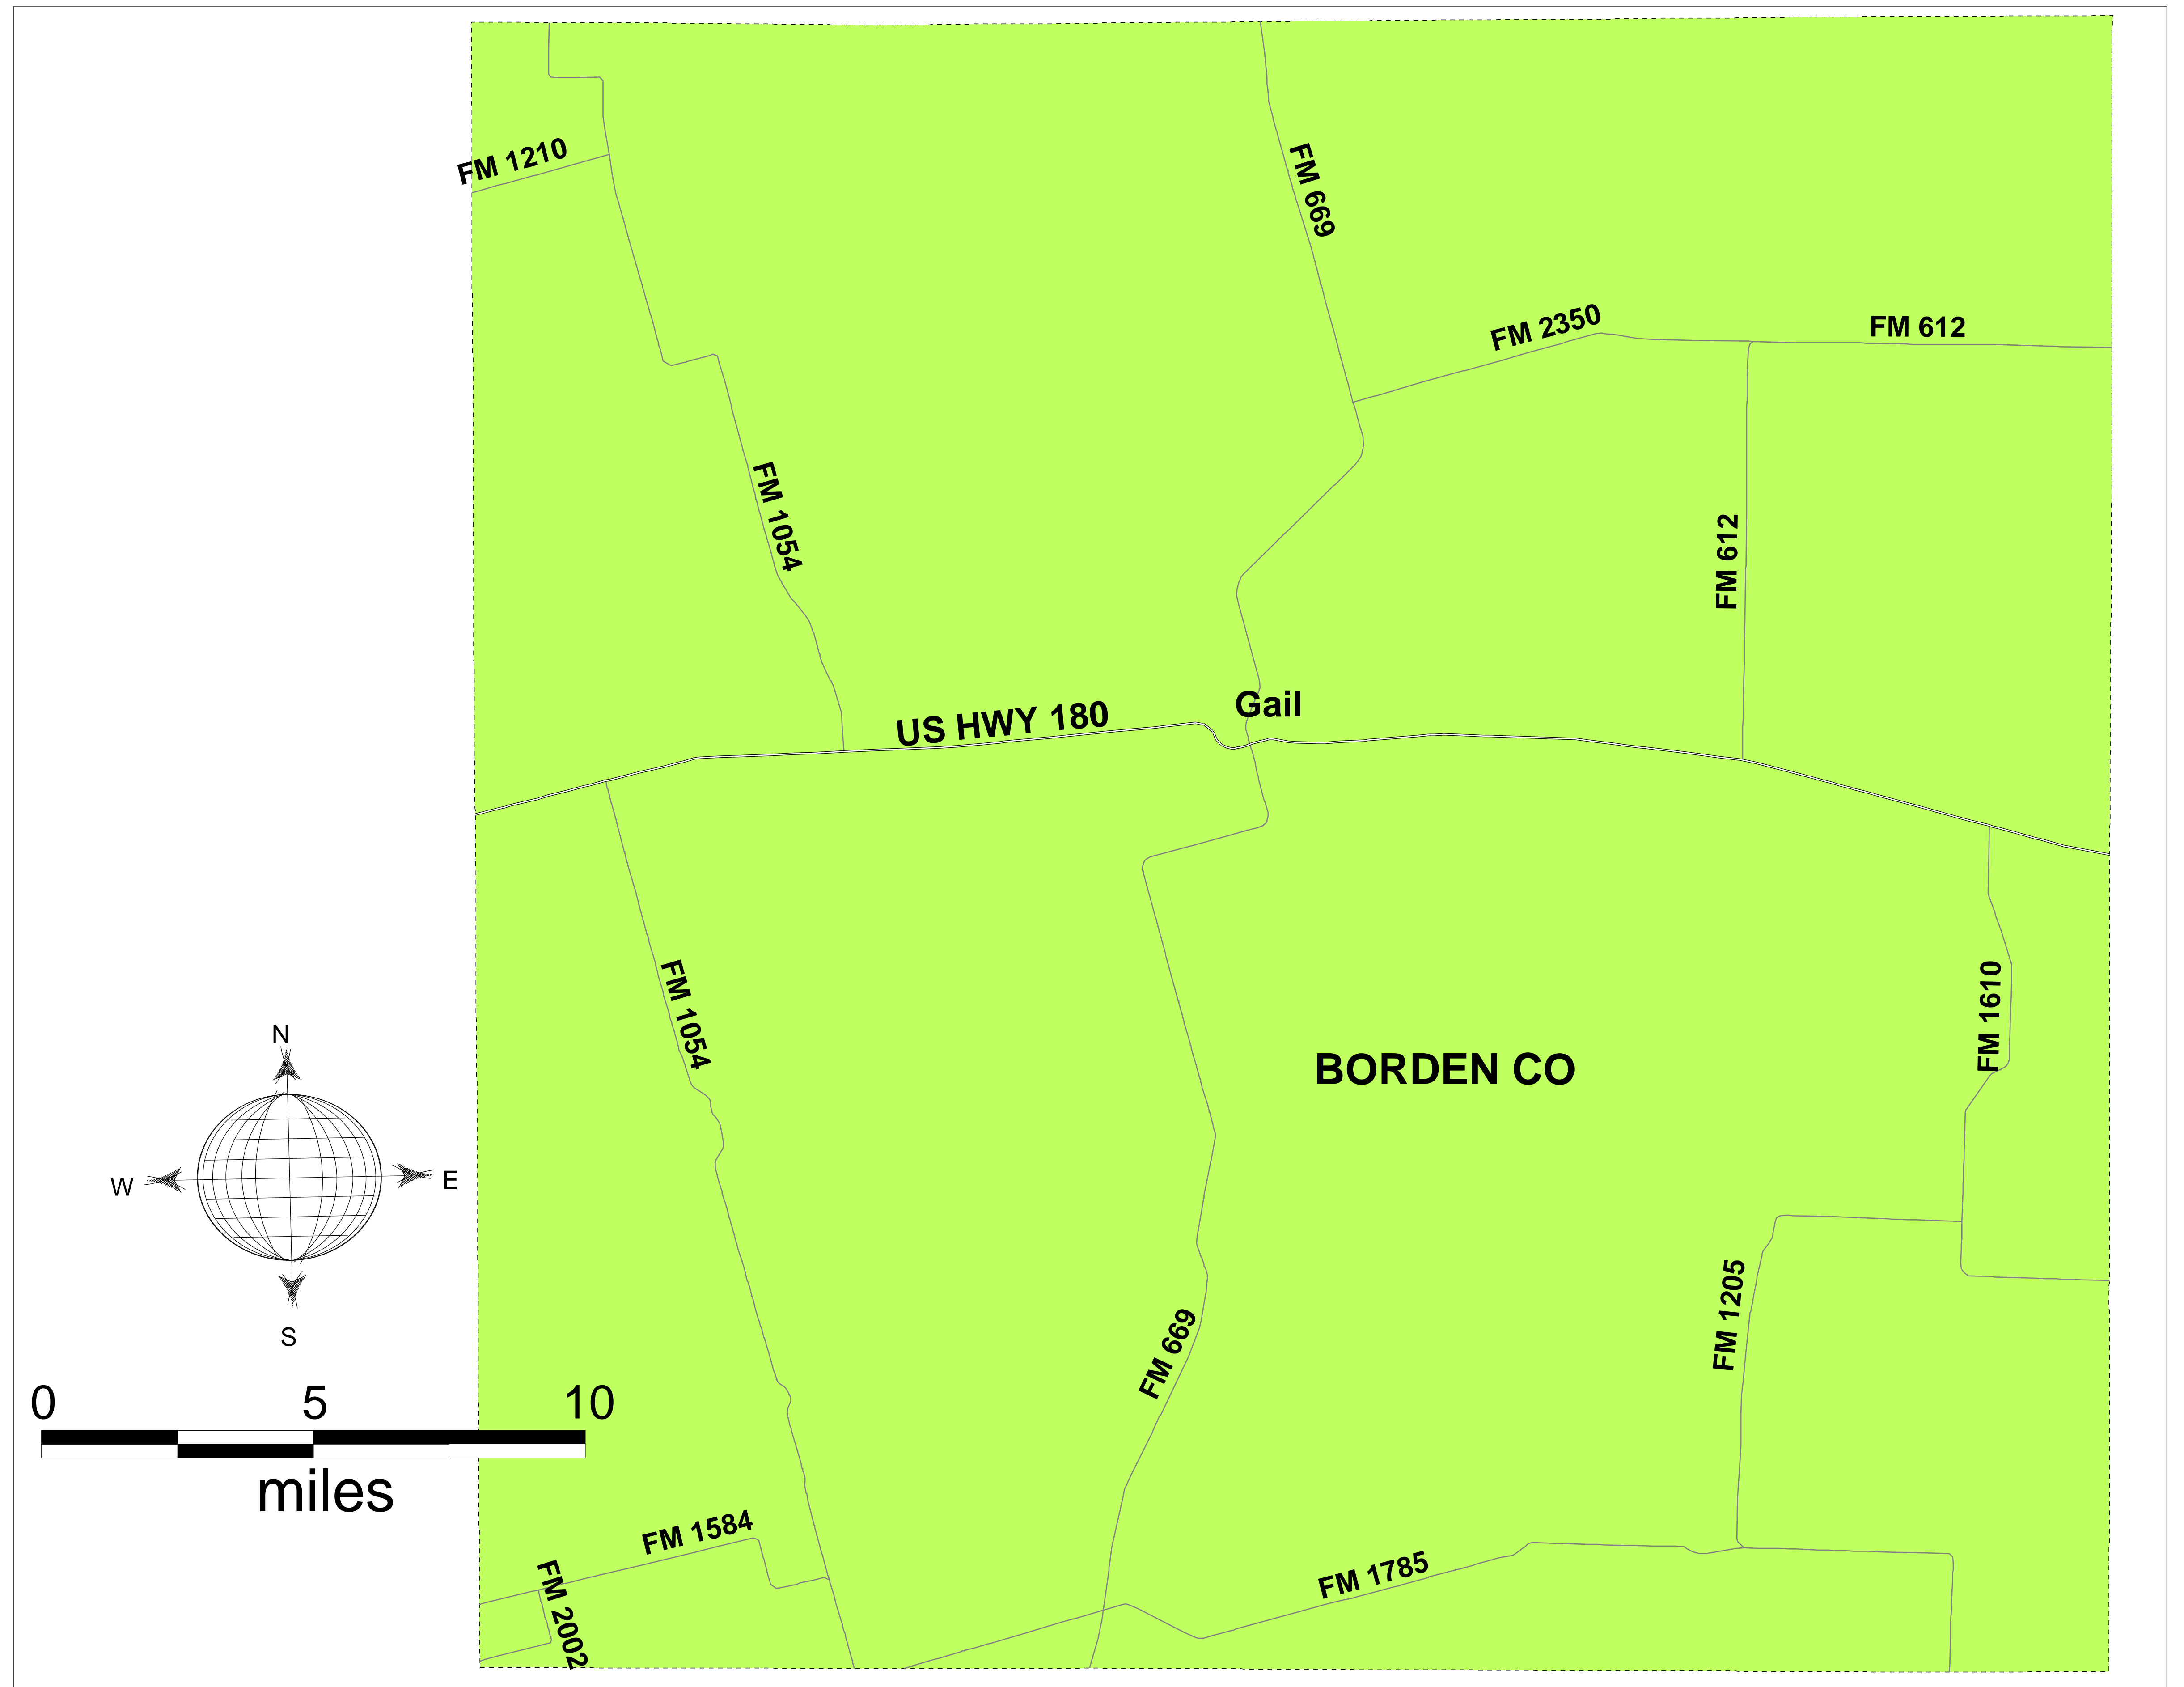

Permian Basin Regional Planning Commission

Borden Co Area
Region

Borden Roads Legend
FM Road
US Highway