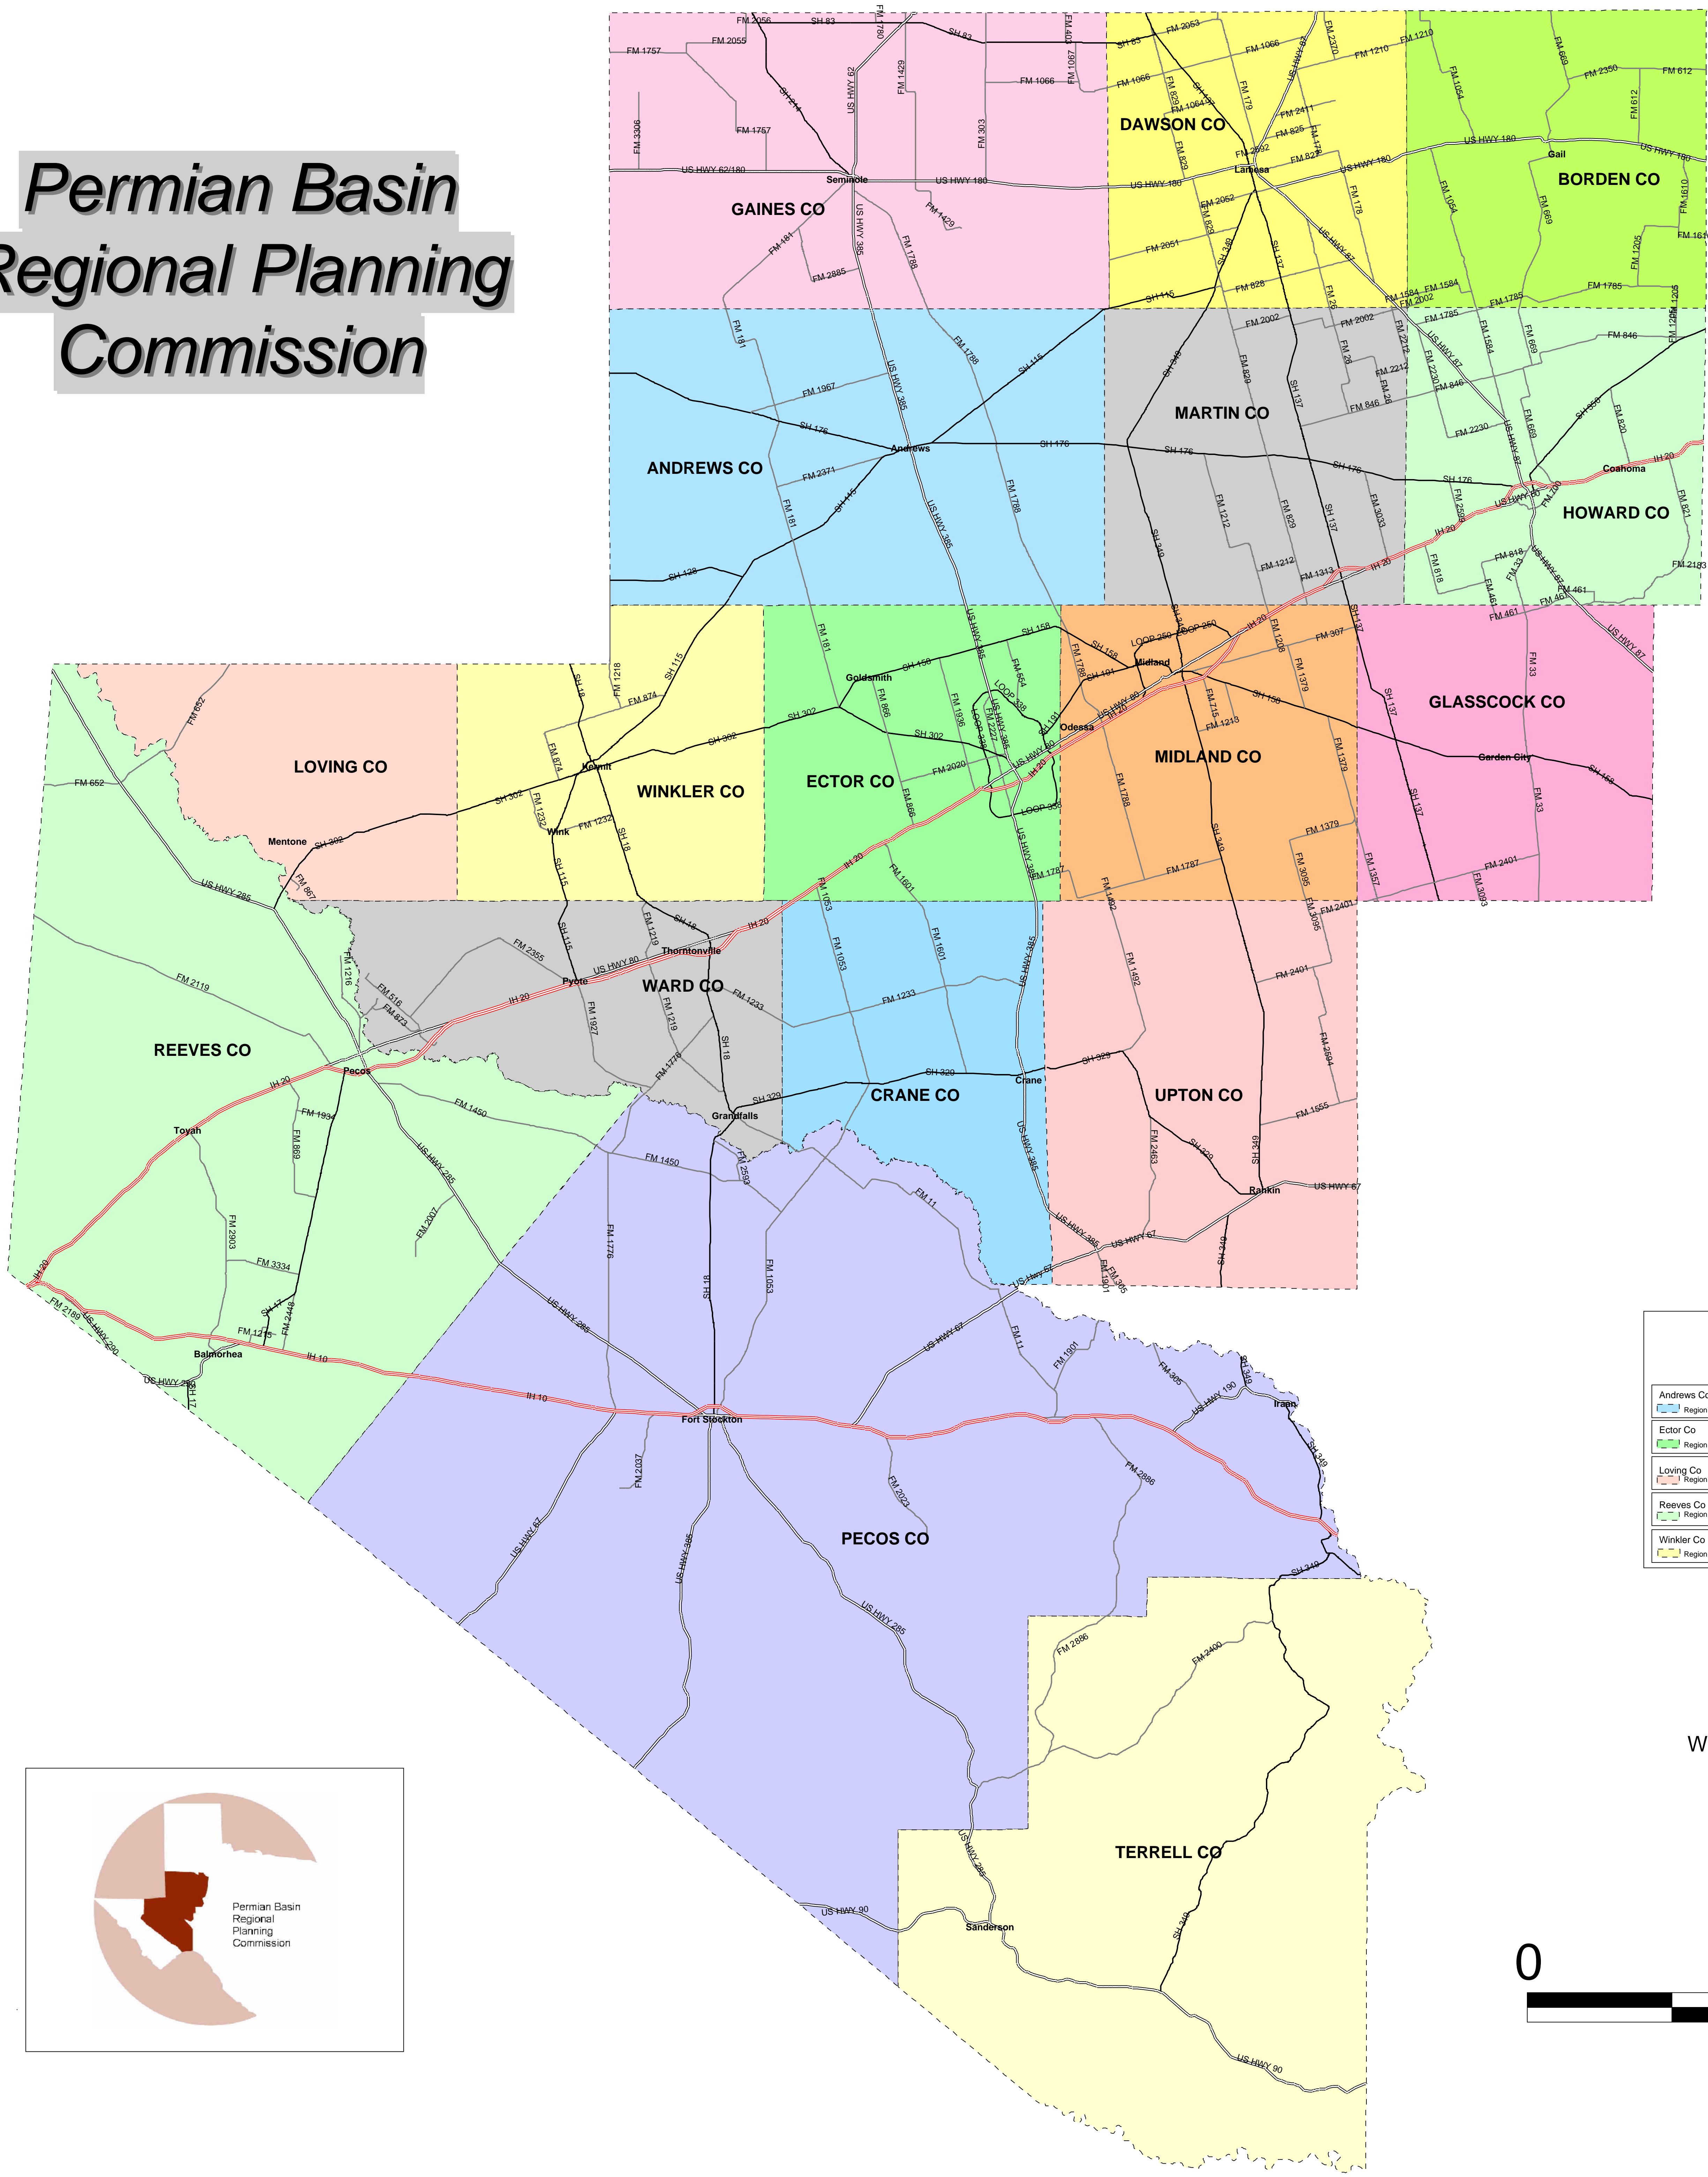

Permian Basin Regional Planning Commission

Roads Legend			
	FM Road		US Hwy
	Interstate Hwy		

Andrews Co Region	Borden Co Region	Crane Co Region	Dawson Co Region
Ector Co Region	Gaines Co Region	Glasscock Co Region	Howard Co Region
Loving Co Region	Martin Co Region	Midland Co Region	Pecos Co Region
Reeves Co Region	Terrell Co Region	Upton Co Region	Ward Co Region
Winkler Co Region			